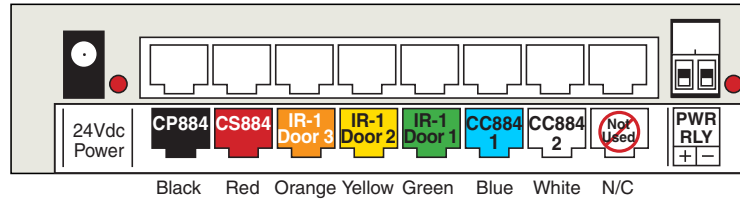

# CC-884A connection to Ivie 1026-IF

1026-IF

## CC-884A Schematic

RCA Connectors

3-pin Euro Block

BLUE RJ45 - 1

WHITE RJ45 - 1

**BE CAREFUL!** Since there are two 8 conductor cables with IDENTICAL color-coding it is very easy to interchange wires of the same color-code between the two cables.

- 1 - CC Auto/Man Switch
- 2 - Rmt Level Ch.7
- 3 - Rmt Level Ch.8
- 4 - No Connection
- 5 - No Connection
- 6 - CC Auto/Man LED
- 7 - No Connection
- 8 - No Connection