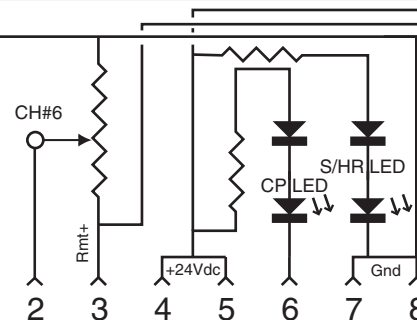

# CC-884A connection to Ivie 1026-IF

1026-IF

## CC-884A Schematic

RCA Connectors

3-pin Euro Block

BLUE RJ45 - 1

WHITE RJ45 - 1

**BE CAREFUL!** Since there are two 8 conductor cables with IDENTICAL color-coding it is very easy to interchange wires of the same color-code between the two cables.

- 1 - CC Auto/Man Switch
- 2 - Rmt Level Ch.7
- 3 - Rmt Level Ch.8
- 4 - No Connection
- 5 - No Connection
- 6 - CC Auto/Man LED
- 7 - No Connection
- 8 - No Connection