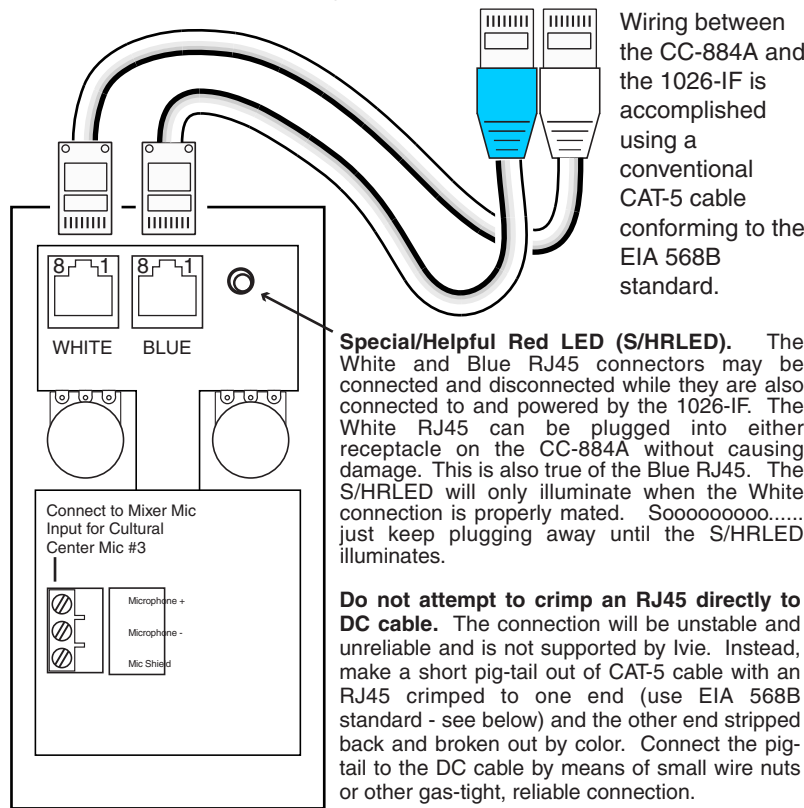

# CC-884A connection to Ivie 1026-IF

1026-IF

## CC-884A Schematic

RCA Connectors

3-pin Euro Block

BLUE RJ45 - 1

WHITE RJ45 - 1

**BE CAREFUL!** Since there are two 8 conductor cables with IDENTICAL color-coding it is very easy to interchange wires of the same color-code between the two cables.

- 1 - CC Auto/Man Switch
- 2 - Rmt Level Ch.7
- 3 - Rmt Level Ch.8
- 4 - No Connection
- 5 - No Connection
- 6 - CC Auto/Man LED
- 7 - No Connection
- 8 - No Connection