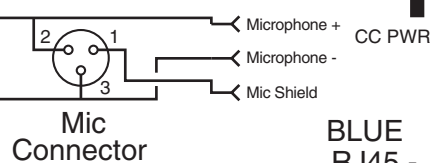

# CC-884A connection to Ivie 1026-IF

1026-IF

## CC-884A Schematic

RCA Connectors

3-pin Euro Block

BLUE RJ45 - 1

WHITE RJ45 - 1

**BE CAREFUL!** Since there are two 8 conductor cables with IDENTICAL color-coding it is very easy to interchange wires of the same color-code between the two cables.

- 1 - CC Auto/Man Switch
- 2 - Rmt Level Ch.7
- 3 - Rmt Level Ch.8
- 4 - No Connection
- 5 - No Connection
- 6 - CC Auto/Man LED
- 7 - No Connection
- 8 - No Connection