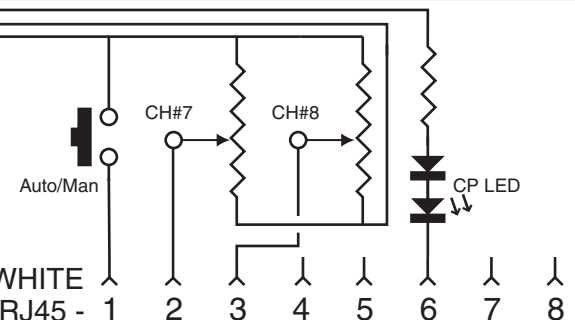

# CC-884A connection to Ivie 1026-IF

1026-IF

## CC-884A Schematic

RCA Connectors

3-pin Euro Block

BLUE RJ45 - 1

WHITE RJ45 - 1

**BE CAREFUL!** Since there are two 8 conductor cables with IDENTICAL color-coding it is very easy to interchange wires of the same color-code between the two cables.

- 1 - CC Auto/Man Switch
- 2 - Rmt Level Ch.7
- 3 - Rmt Level Ch.8
- 4 - No Connection
- 5 - No Connection
- 6 - CC Auto/Man LED
- 7 - No Connection
- 8 - No Connection